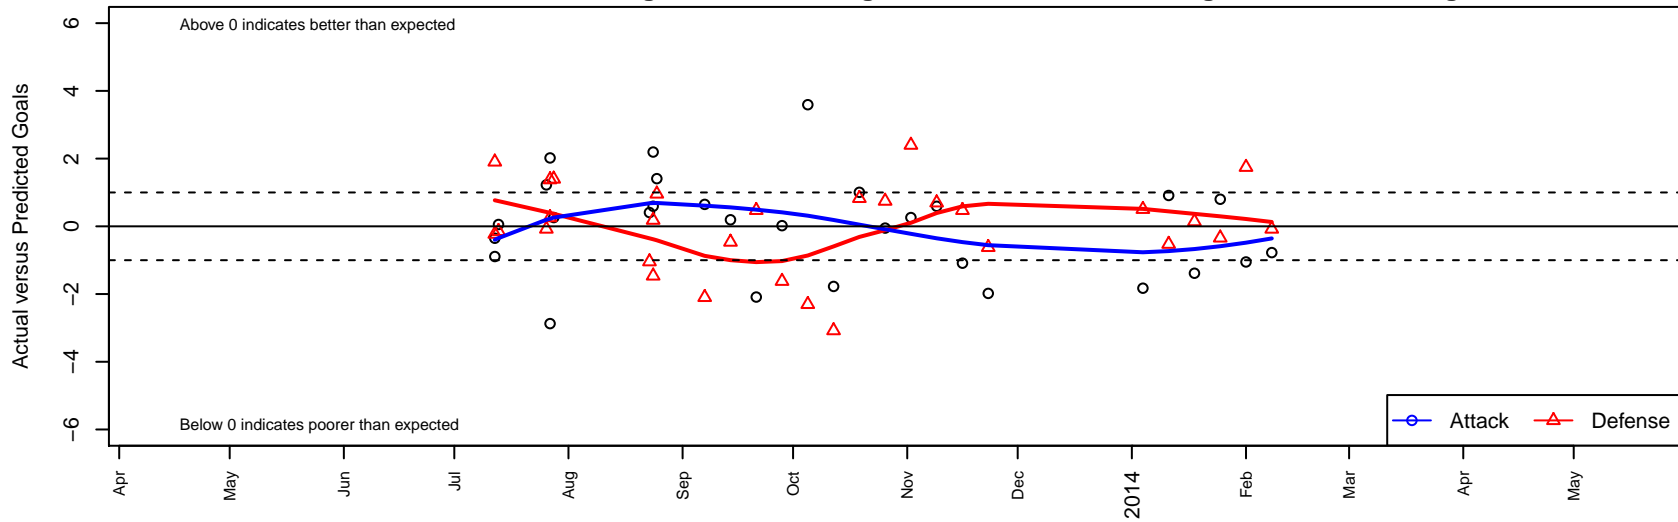

Crossfire Select Butler B02

Crossfire Select SC
 Redmond, WA
 B02 total strength=571
 attack=0.59 defense=0.35
 fall league = NPSL B11D1
 alt names used:
 Crossfire Select Butler
 Crossfire Select B02 Butler
 Crossfire Select 02 Butler
 Crossfire Select B02 Butler – B11

Venues played:
 Seattle Cup BU11
 Crossfire Select Cup BU11 Gold
 Island Cup BU11
 NPSL B11D1
 Founders Cup B02

Crossfire Select Butler B02
 Dots are actual minus expected GF (blue circles) and GA (red triangles).
 Blue line is smoothed change in attack strength. Red is smoothed change in defense strength.